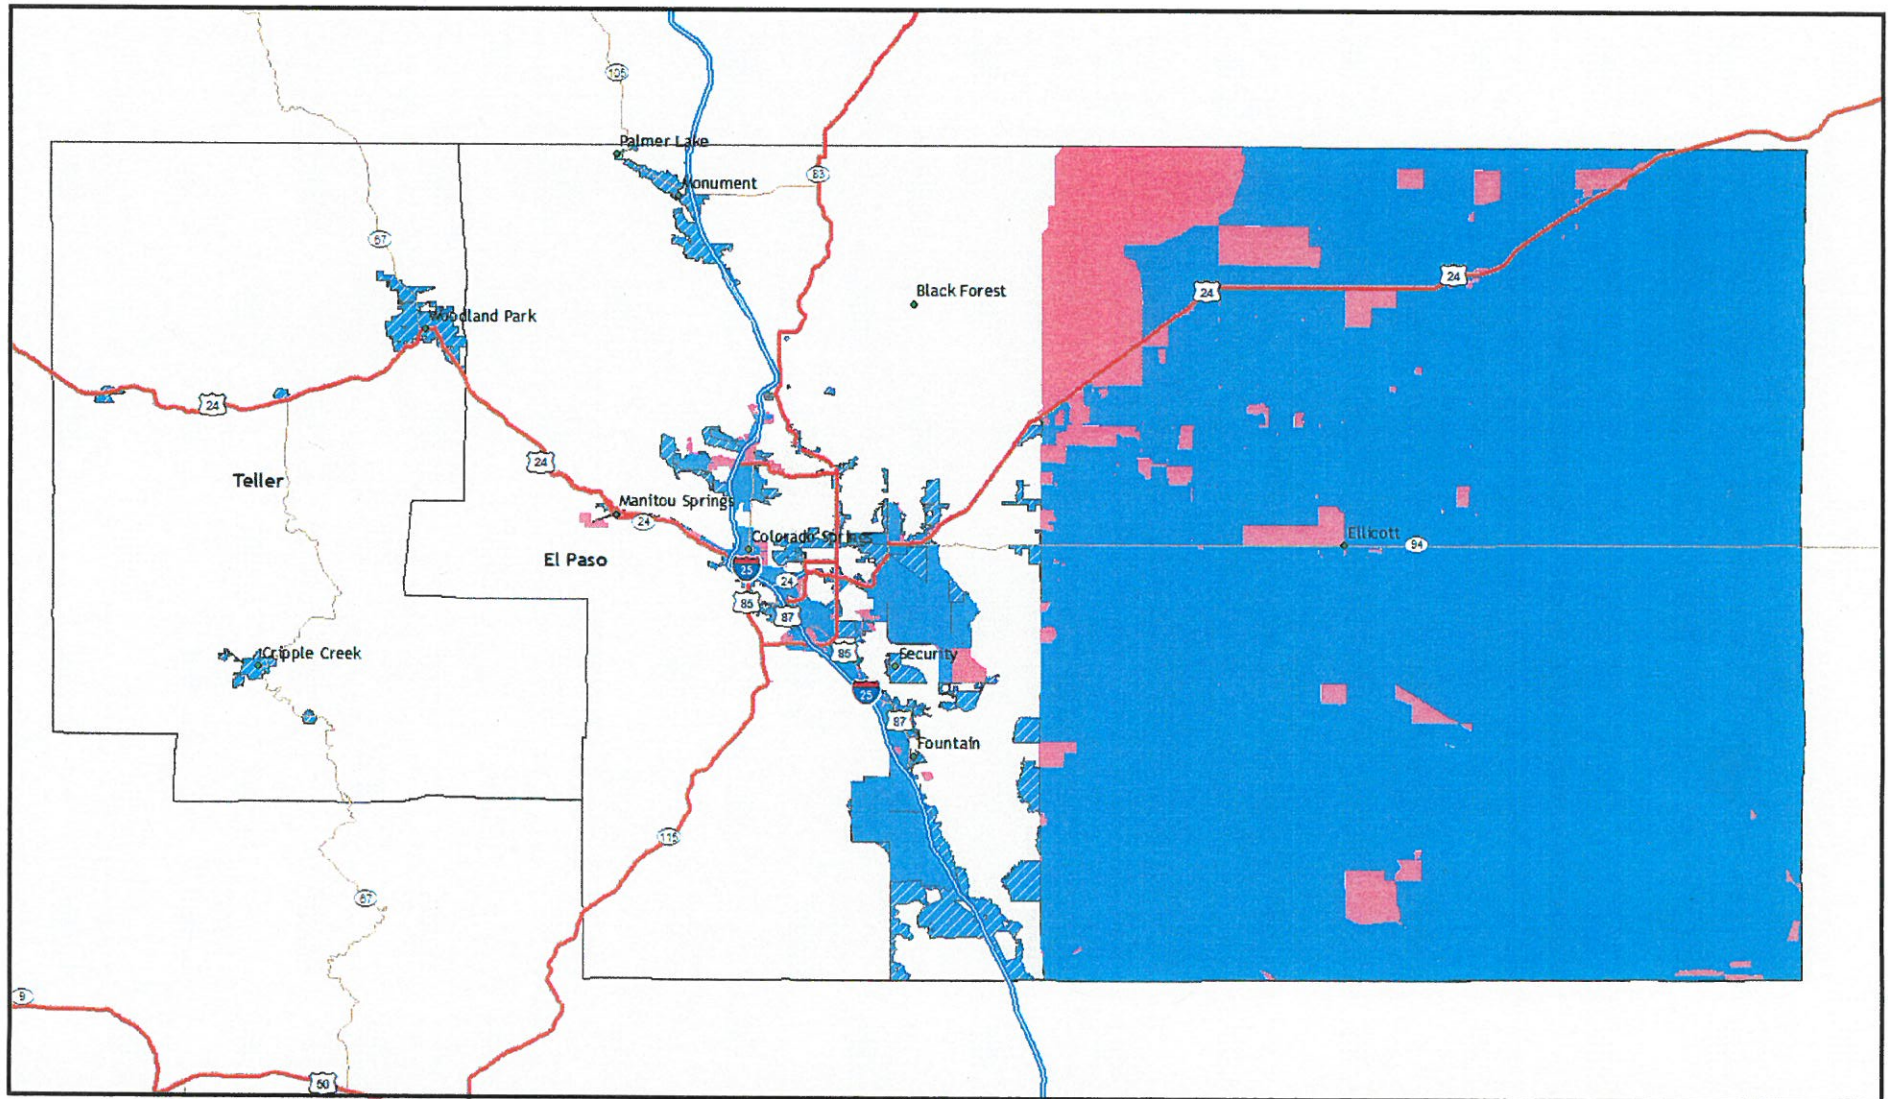

PROPOSED PIKES PEAK ENTERPRISE ZONE

Areas highlighted in **LIGHT PURPLE** are areas that have been proposed for Enterprise Zone status.
Areas with a **CROSS-HATCH** are newly added areas.
Areas highlighted in **RED** are areas that have graduated out of Enterprise Zone status.